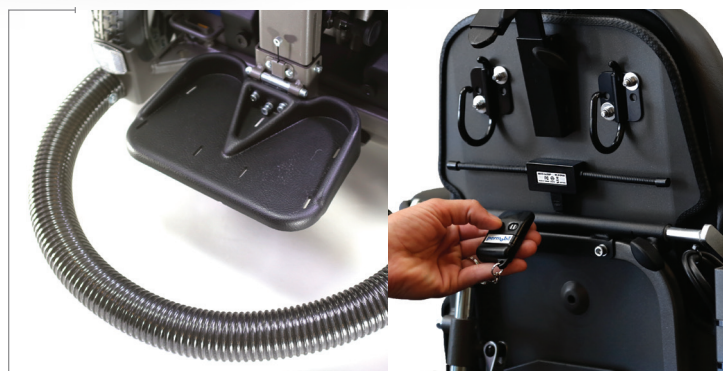

permobil
POWER WHEELCHAIRS

READY OR NOT...

Koala
MINIFLEX

Dynamite performance in a small package means you can safely go wherever the adventure takes you.

MINIFLEX POWER SEATING

Unique power seat elevation and tilt designed to provide valuable positioning and exceptional low seat to floor height.

PARENTAL APPROVED

Optional features such as front bumper and remote stop give any parent that extra piece of mind for their little explorer.

COLOR OPTIONS

SPECIFICATIONS

Maximum User Weight	80 lbs
Maximum Speed	4 mph
Range	15 mi*
Base Width	23"
Base Length	32"
Minimum Turning Radius	21"
Ground Clearance	2.5"
Recommended Battery Type	M40
Weight Including Batteries	226 lbs
Drive Electronics	R-Net
Maximum Slope	10° Up, 6° Down†

Seat-to-Floor Height	15"
Optional Seat Elevator	8"
Power Tilt	0° – 25°
Manual Recline	85° – 120°
Manual Legrest Elevation	90° – 150°
Backrest Height	14", 16", 20"
Seat Depth	10", 12", 14"
Seat Width	10", 12", 14"
Armrest Pad Lengths	8", 10"