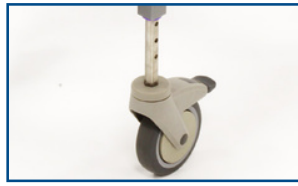

EZPZ mobile shower commode chairs are exceptionally durable and easy to clean ... ideal for infection-control environments.

FEATURES

Corrosion-resistant aluminum frame with tool-less height adjustment

Height-adjustable without tools (EZPZ-AP) – for toilet bowl clearance and matching transfer heights