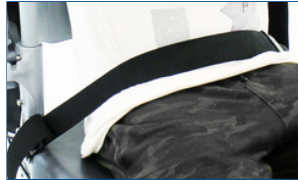

Pelvic belt – side-release buckle (**standard webbing or infection control material**)

Chest belt – 1-piece with side-release buckle (**standard webbing or infection control material**)

Snap-on Infection Control Calf Strap – dries quickly

Arm support locks – provide more security during transfers

Swing-away laterals – provide lateral trunk support

Head support - molded pad with fixture, adjusts in height and fore/aft

Quick-release axles (EZPZ-SP) – makes transporting the chair easier